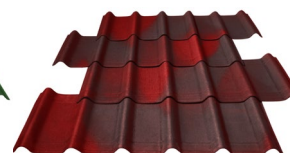

MORE FAQ ABOUT AESTHETIC

Different sizing.

We offer products for different markets and **different types of application**, from the small annexe to the larger residential/commercial building.

- Tiles and compact elements bring more aesthetic: **less “panel” look** (metal, fiber cement), more tile look.
- Compact elements are **easier to handle, transport and install**.
- Possible **colours effects**: shaded, 3D.

Smaller length: 0,4 m (ONDUVILLA®), 0,57 m (ONDUCASA®), 1 m (ONDULINE EASYLINE®, ONDULINE EASYFIX® COMPACT, ONDURA® HALF SHEET).

Higher length: 2 m (ONDULINE® CLASSIC, ONDULINE® BASE, ONDALUX®, ONDULINE EASYFIX®, ONDULINE EASYSTYLE®, ONDURA® PREMIUM, ONDURA® EDGE, ONDULINE SMART 10/DURO® 235/SX 35, STILO/3D, TILE, MAIS, ZIGANA®/TILE/X-TREME).

Smaller width: 0,76 m (ONDULINE EASYLINE® 8 corrugations), 0,82 m (ONDULINE EASYFIX®/COMPACT, ONDULINE EASYSTYLE®, ONDULINE DURO® SX 35), 0,85 m (BASE), 0,87 m (ONDURA® PREMIUM 9), 0,89 m (ONDURA® EDGE, ZIGANA®/TILE/X-TREME), 0,95 m (ONDULINE® CLASSIC, ONDALUX®, ONDULINE EASYLINE® 10 corrugations, MAIS), 0,96 m (ONDULINE STILO®/3D, ONDULINE TILE®), 0,97 m (ONDULINE® HR, ONDURA® PREMIUM 10/HALF SHEET, SMART 10, ONDUCASA®, TAPUME) and **1,06 m** (ONDULINE DURO® 235).

Higher width: 1,07 m (ONDUVILLA®).

Different colours.

We use 3 different technologies to obtain different colours:

PPHR

PPHR is the standard technology and is available in 8 colours: Red, Black, Brown, Green, Anthracite grey, Grey, Shaded Dark Grey and Kamouflaj.

INTENSE allows for brighter and more durable colours. It is Onduline's exclusivity, available in Intense Red, Intense Black, Intense Green, Intense Brown, Intense Anthracite Grey and Intense Ceramic.

INTENSE

PAINTED

PAINTED is used to maximising colour durability.